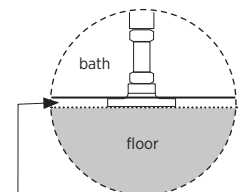

Arko 140 • White Gloss • White Matte

Collection: Elevate

Freestanding bath with integrated overflow • 1700mm

Arko 140 has a fine rim, high back and smooth contours.

- Seamless design
- White sanitary grade acrylic, available in Gloss and Matte finishes
- Excellent heat retention properties
- Adjustable support feet
- Fits 40mm waste
- Built-in overflow — slit overflow included as standard

Order codes

WHITE GLOSS FINISH

192365 Arko 140, White Gloss

WHITE MATTE FINISH

192366 Arko 140, White Matte

Order Bath Wastes and FlexiWaste Bath Kits and Overflow Kits separately.

Product details

OVERFLOW Integrated overflow, slot design

WASTE Suits 40 mm overflow waste (not supplied)

INSTALLATION The bath can be installed using a flexible connector pipe (not supplied).

The bath is supplied with four adjustable support feet on the base frame of the bath. Position the bath and use the adjustable feet to level the bath. Leave a 3mm void between the base of the bath and the floor. Use silicone around the base to seal the bath to the floor. Allow a 20mm gap in the silicone seal as a weephole (gap is designed to reveal any plumbing leakage).

Use acetic cured silicone sealant. Do not use epoxy type adhesives. Always use the actual product to verify placement.

Leave a 3mm gap between base of bath and floor. Use silicone to seal base of bath to floor, leaving a 20mm weephole.