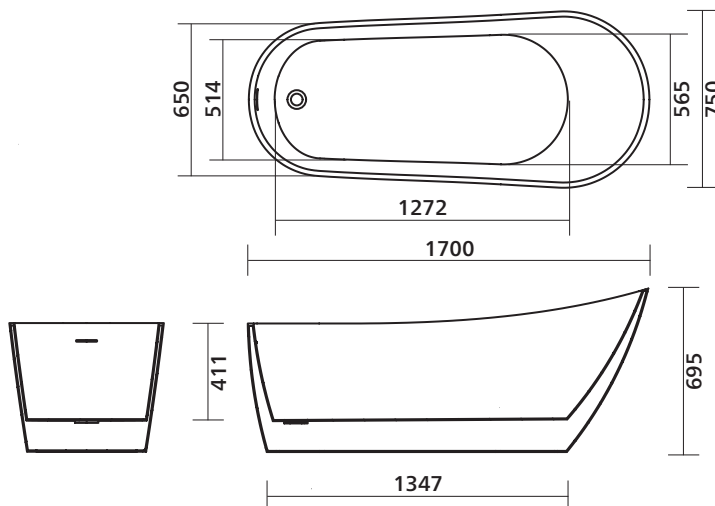

Leave a 3mm gap between base of bath and floor. Use silicone to seal base of bath to floor, leaving a 20mm weephole.

Bath wastes and kits (available separately)

Bath has integrated overflow.

SEIMA

kitchen + laundry + bathroom ware

seima.com.au

Please note

- All measurements are in millimetres.
- Dimensions are nominal and subject to normal manufacturing variations.
- Fixing: Use silicone sealant. Do not use epoxy type adhesives.
- Specifications may vary without notice as part of our continuous improvement practices.
- Clean with a damp cloth. Do not use abrasive cleaners, liquids or pastes.